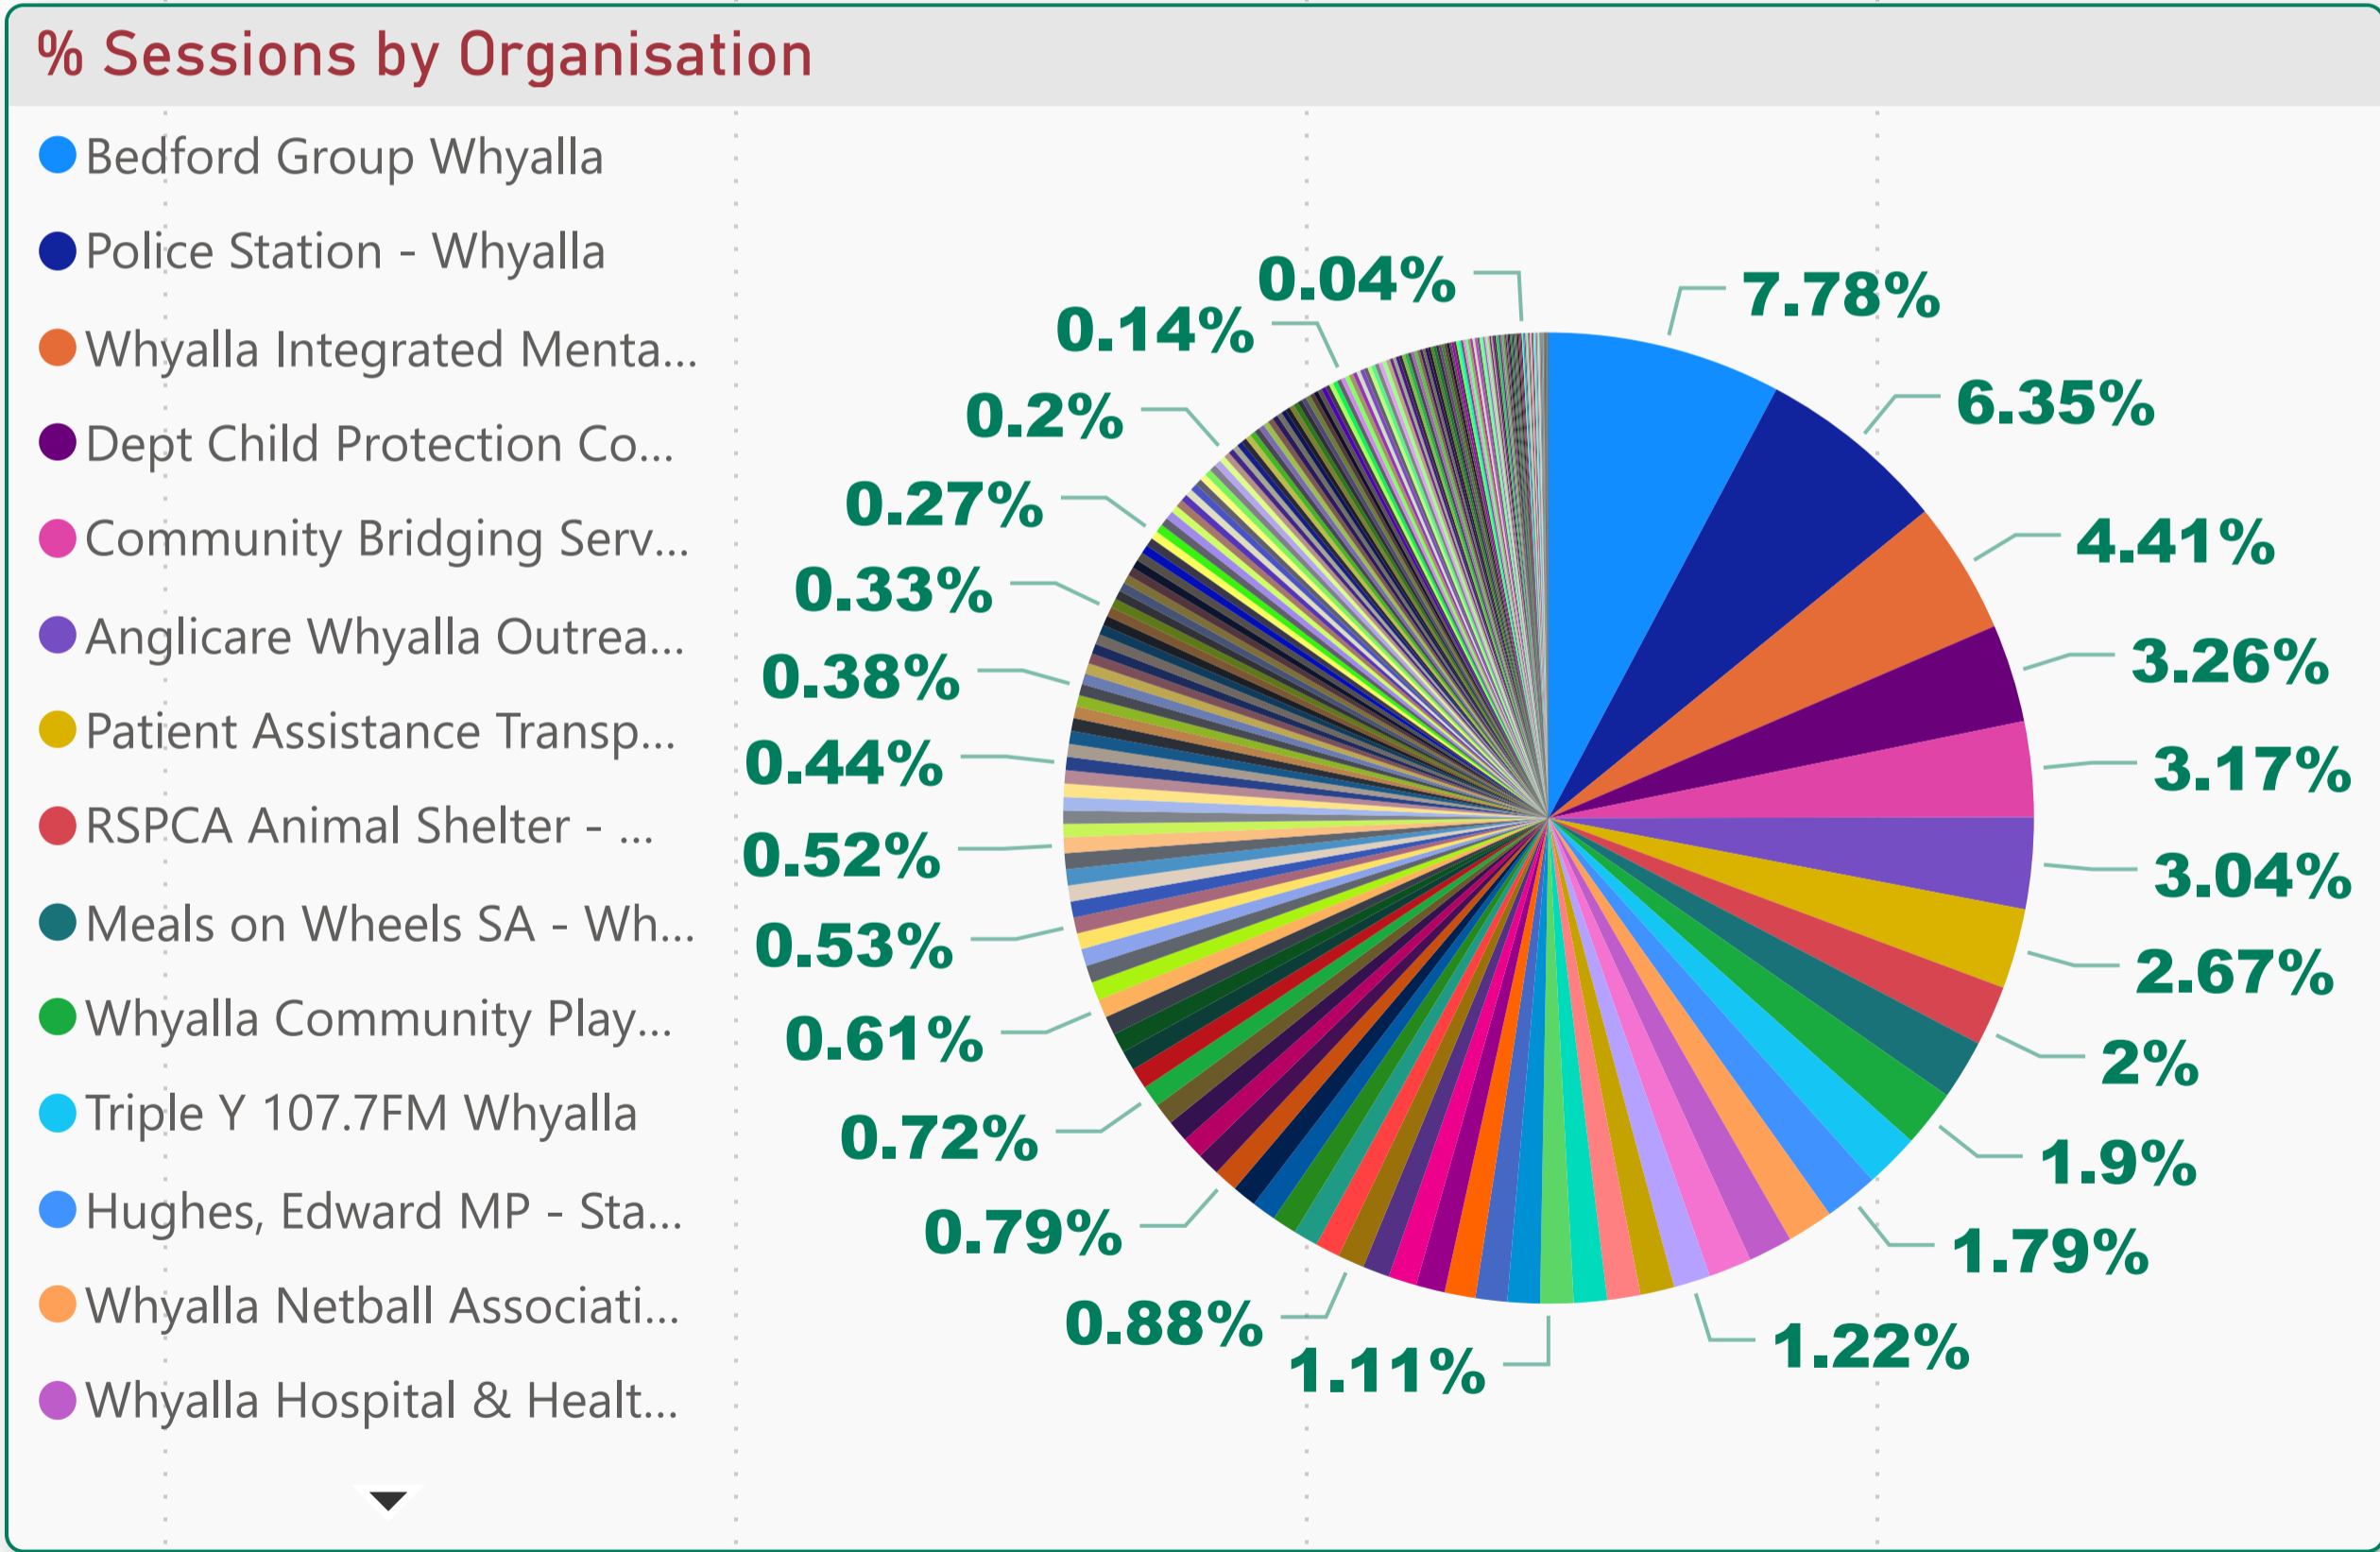

Whyalla Council - Organisation Count by Primary Category (FY 2020 - 2021)

Whyalla Council - Sessions by Organisation (FY 2020-2021)

FY 2020 - 2021

Primary Category, Organisation

- ▶ Accommodation
- ▶ Animals, Birds
- ▶ Communication & Information Servic...
- ▶ Community Organisation & Develop...
- ▶ Education
- ▶ Employment
- ▶ Environment & Heritage
- ▶ Finance, Income, Business
- ▶ Government
- ▶ Health & Disability
- ▶ Law & Justice
- ▶ Material & Practical Needs
- ▶ Personal & Family Support
- ▶ Public Safety
- ▶ Recreation
- ▶ Religions & Philosophies
- ▶ Service Moved or Closed
- ▶ Transport

Organization	Sessions
Ada Ryan Gardens Sports Courts	10
ADRA Op Shop - Whyalla	85
Advancing Whyalla Inc.	41
Anglican Church St Martin- Whyalla	41
Anglicare Whyalla Outreach Centre	234
Annie Lockwood Court	74
Apex Club of Whyalla	10
Association of Independent Retirees, Whyalla & Districts Branch (Closed 2018)	3
Australian Labor Party - Whyalla Sub Branch	3
Australian Red Cross - Whyalla	33
Bedford Group Whyalla	598
Bethel Family Church	6
Boomerang Association of Australia-SA	1
Bowland Whyalla	14
Career Employment Group Inc.	3
Centacare Catholic Country SA - Port Pirie Diocese	72
Centacare Catholic Family Services - Whyalla Generic Homelessness Service (Youth Focus)	7
Centacare Catholic Family Services - Whyalla Regional Domestic Violence Service	6
Centacare Catholic Family Services Country SA - Whyalla Office	26
Central Whyalla Football Club	82
Total	7689