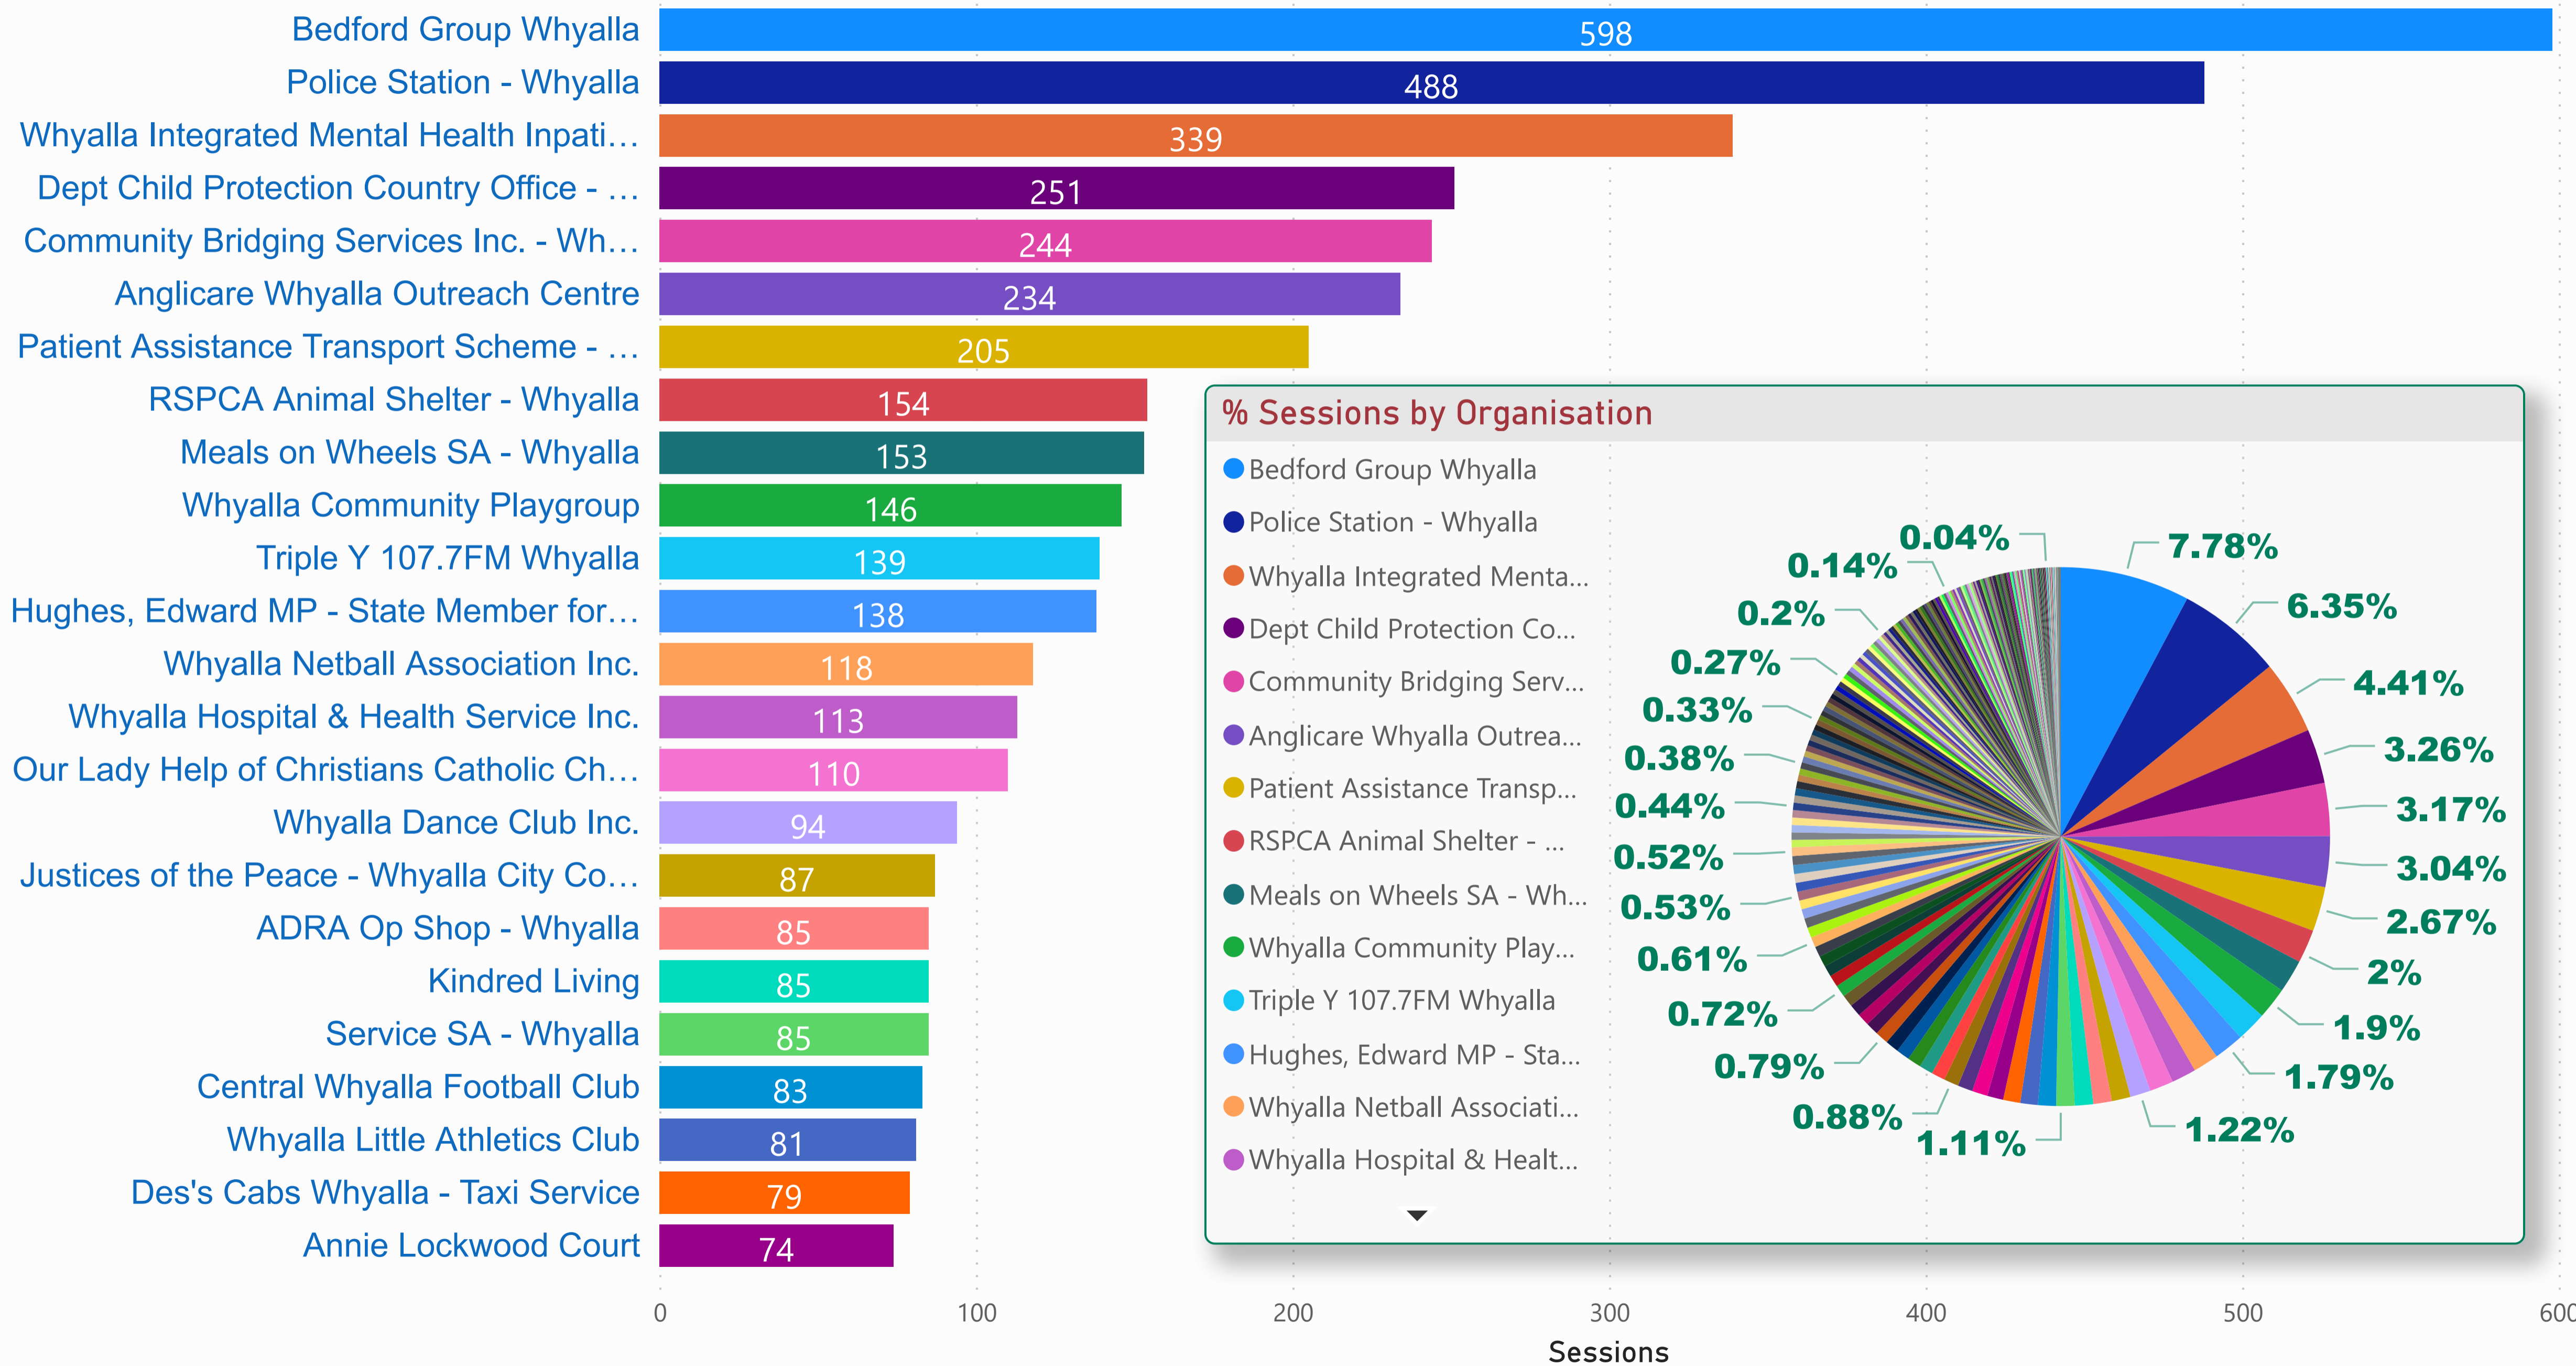

Whyalla Council - Organisation Count by Primary Category (FY 2020 - 2021)

Whyalla Council - Sessions by Organisation (FY 2020-2021)

FY 2020 - 2021

Primary Category, Organisation

- ▶ Accommodation
- ▶ Animals, Birds
- ▶ Communication & Information Servic...
- ▶ Community Organisation & Develop...
- ▶ Education
- ▶ Employment
- ▶ Environment & Heritage
- ▶ Finance, Income, Business
- ▶ Government
- ▶ Health & Disability
- ▶ Law & Justice
- ▶ Material & Practical Needs
- ▶ Personal & Family Support
- ▶ Public Safety
- ▶ Recreation
- ▶ Religions & Philosophies
- ▶ Service Moved or Closed
- ▶ Transport

Organization	Sessions
Ada Ryan Gardens Sports Courts	10
ADRA Op Shop - Whyalla	85
Advancing Whyalla Inc.	41
Anglican Church St Martin- Whyalla	41
Anglicare Whyalla Outreach Centre	234
Annie Lockwood Court	74
Apex Club of Whyalla	10
Association of Independent Retirees, Whyalla & Districts Branch (Closed 2018)	3
Australian Labor Party - Whyalla Sub Branch	3
Australian Red Cross - Whyalla	33
Bedford Group Whyalla	598
Bethel Family Church	6
Boomerang Association of Australia-SA	1
Bowland Whyalla	14
Career Employment Group Inc.	3
Centacare Catholic Country SA - Port Pirie Diocese	72
Centacare Catholic Family Services - Whyalla Generic Homelessness Service (Youth Focus)	7
Centacare Catholic Family Services - Whyalla Regional Domestic Violence Service	6
Centacare Catholic Family Services Country SA - Whyalla Office	26
Central Whyalla Football Club	82
Total	7689