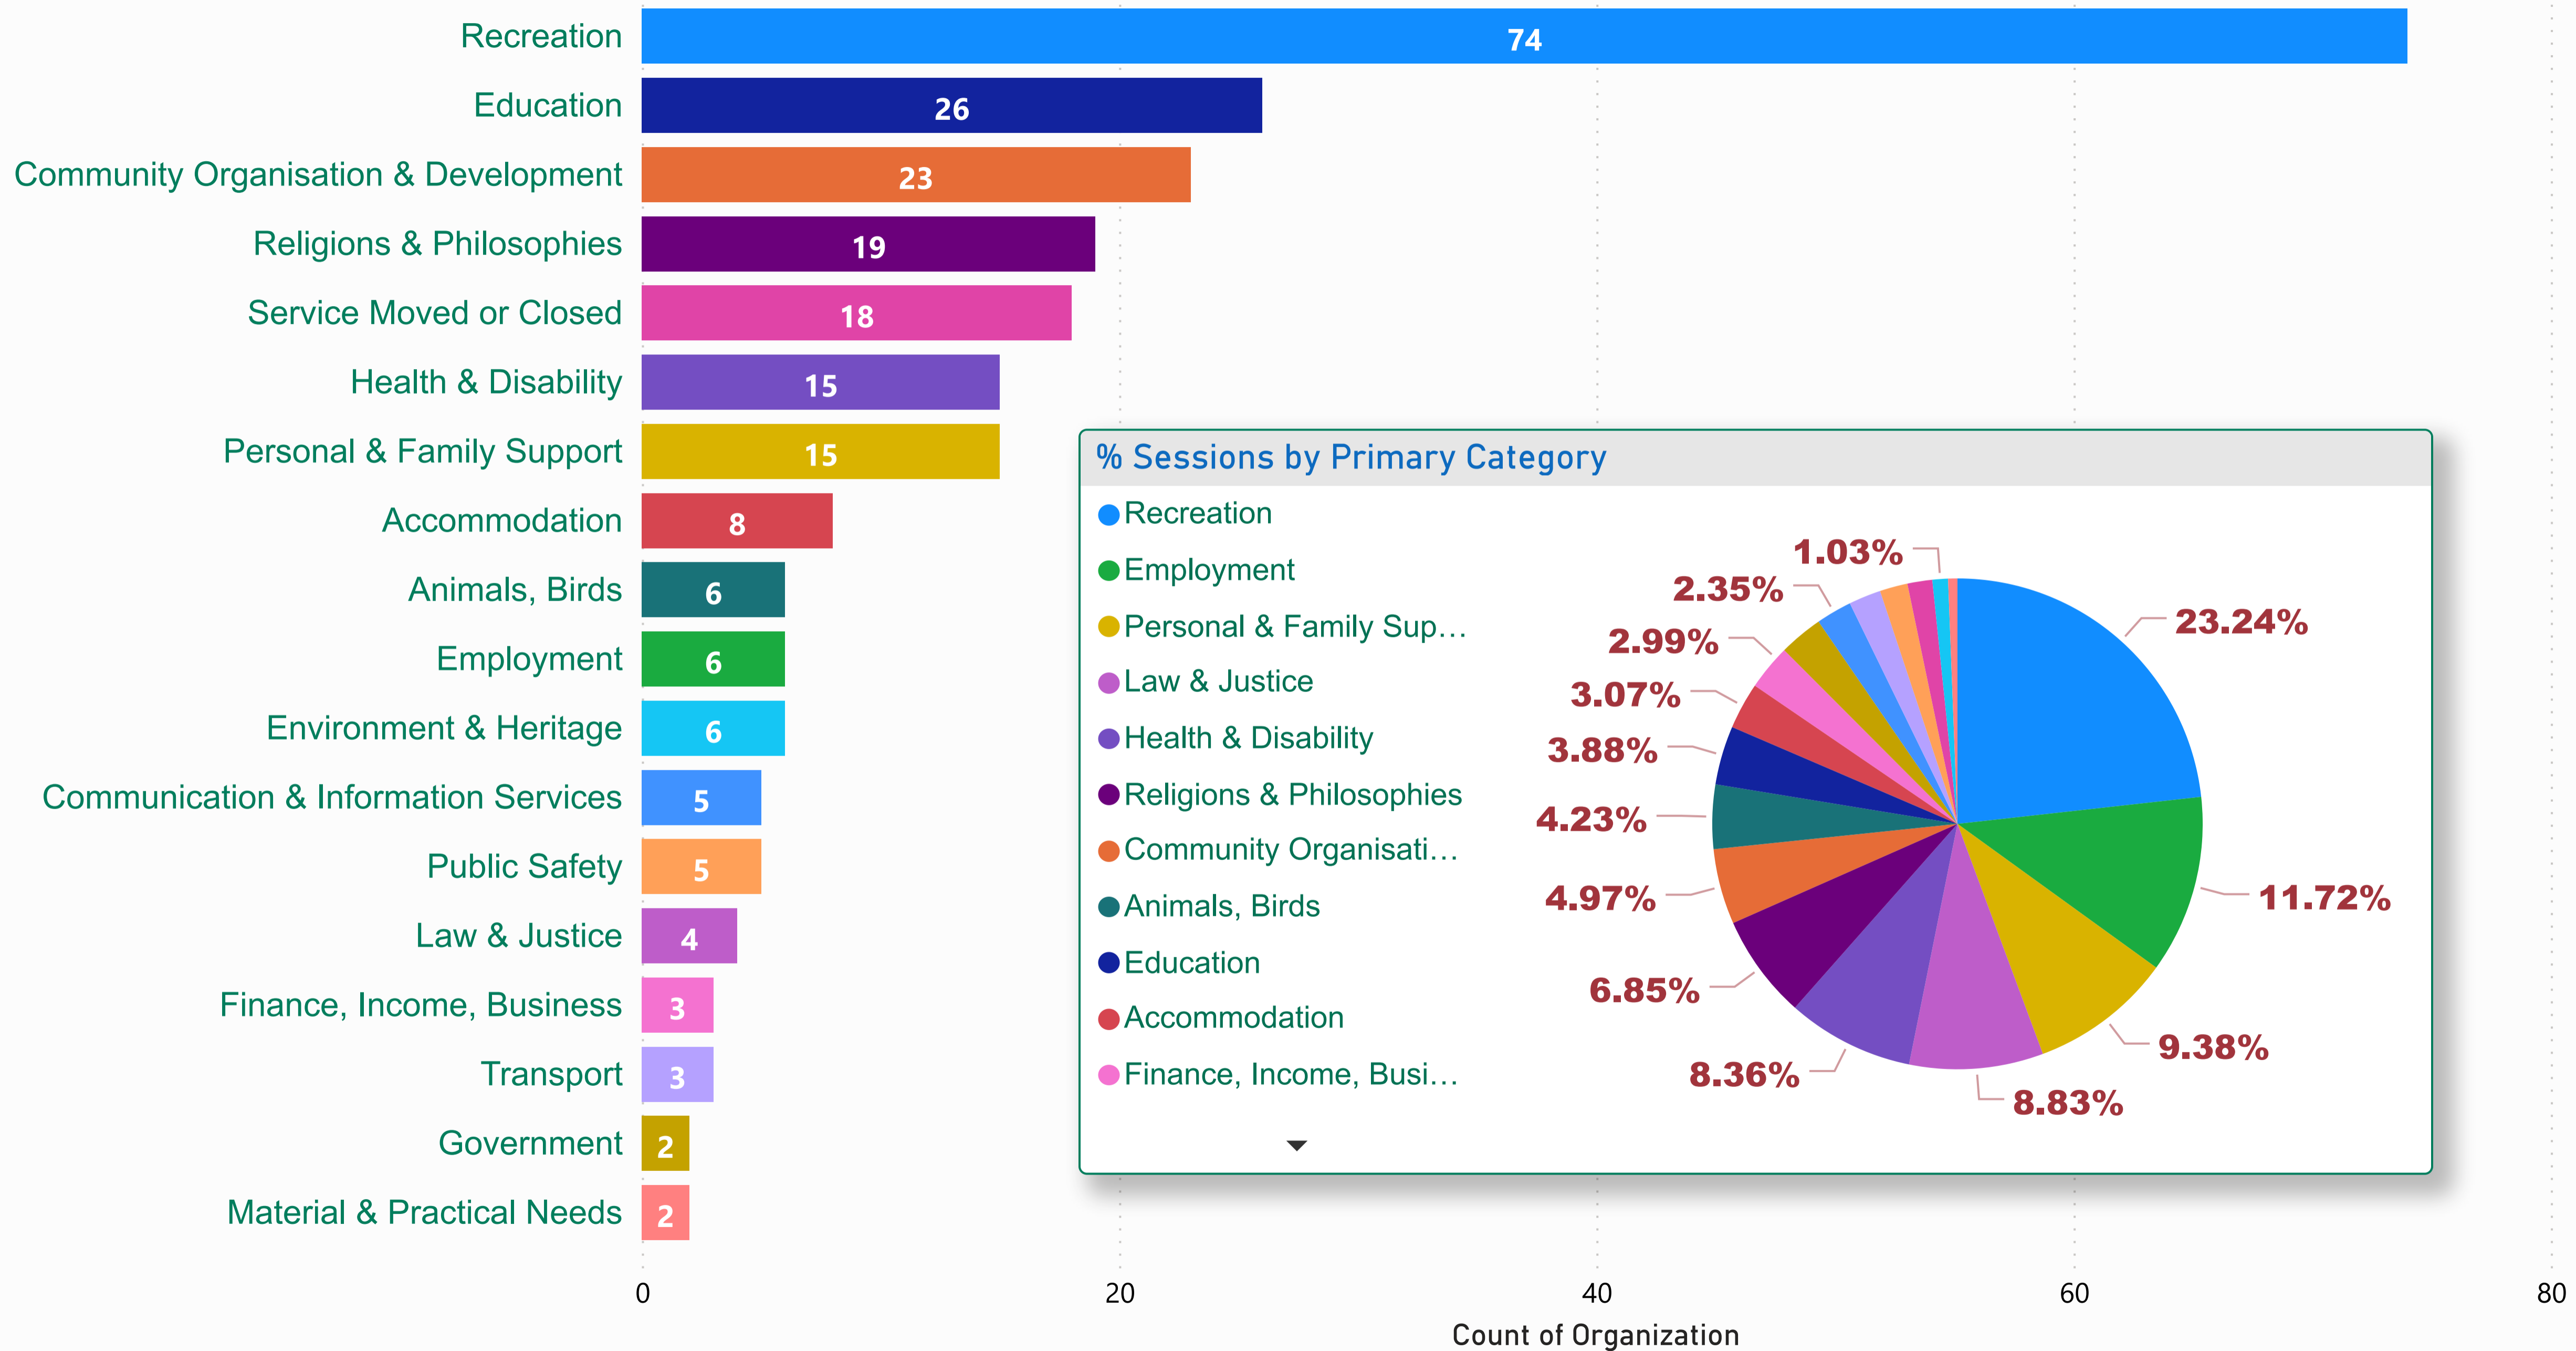

Whyalla Council - Organisation Count by Primary Category (FY 2020 - 2021)

Whyalla Council - Sessions by Organisation (FY 2020-2021)

FY 2020 - 2021

Primary Category, Organisation

- ▶ Accommodation
- ▶ Animals, Birds
- ▶ Communication & Information Servic...
- ▶ Community Organisation & Develop...
- ▶ Education
- ▶ Employment
- ▶ Environment & Heritage
- ▶ Finance, Income, Business
- ▶ Government
- ▶ Health & Disability
- ▶ Law & Justice
- ▶ Material & Practical Needs
- ▶ Personal & Family Support
- ▶ Public Safety
- ▶ Recreation
- ▶ Religions & Philosophies
- ▶ Service Moved or Closed
- ▶ Transport

Organization	Sessions
Ada Ryan Gardens Sports Courts	10
ADRA Op Shop - Whyalla	85
Advancing Whyalla Inc.	41
Anglican Church St Martin- Whyalla	41
Anglicare Whyalla Outreach Centre	234
Annie Lockwood Court	74
Apex Club of Whyalla	10
Association of Independent Retirees, Whyalla & Districts Branch (Closed 2018)	3
Australian Labor Party - Whyalla Sub Branch	3
Australian Red Cross - Whyalla	33
Bedford Group Whyalla	598
Bethel Family Church	6
Boomerang Association of Australia-SA	1
Bowland Whyalla	14
Career Employment Group Inc.	3
Centacare Catholic Country SA - Port Pirie Diocese	72
Centacare Catholic Family Services - Whyalla Generic Homelessness Service (Youth Focus)	7
Centacare Catholic Family Services - Whyalla Regional Domestic Violence Service	6
Centacare Catholic Family Services Country SA - Whyalla Office	26
Central Whyalla Football Club	82
Total	7689